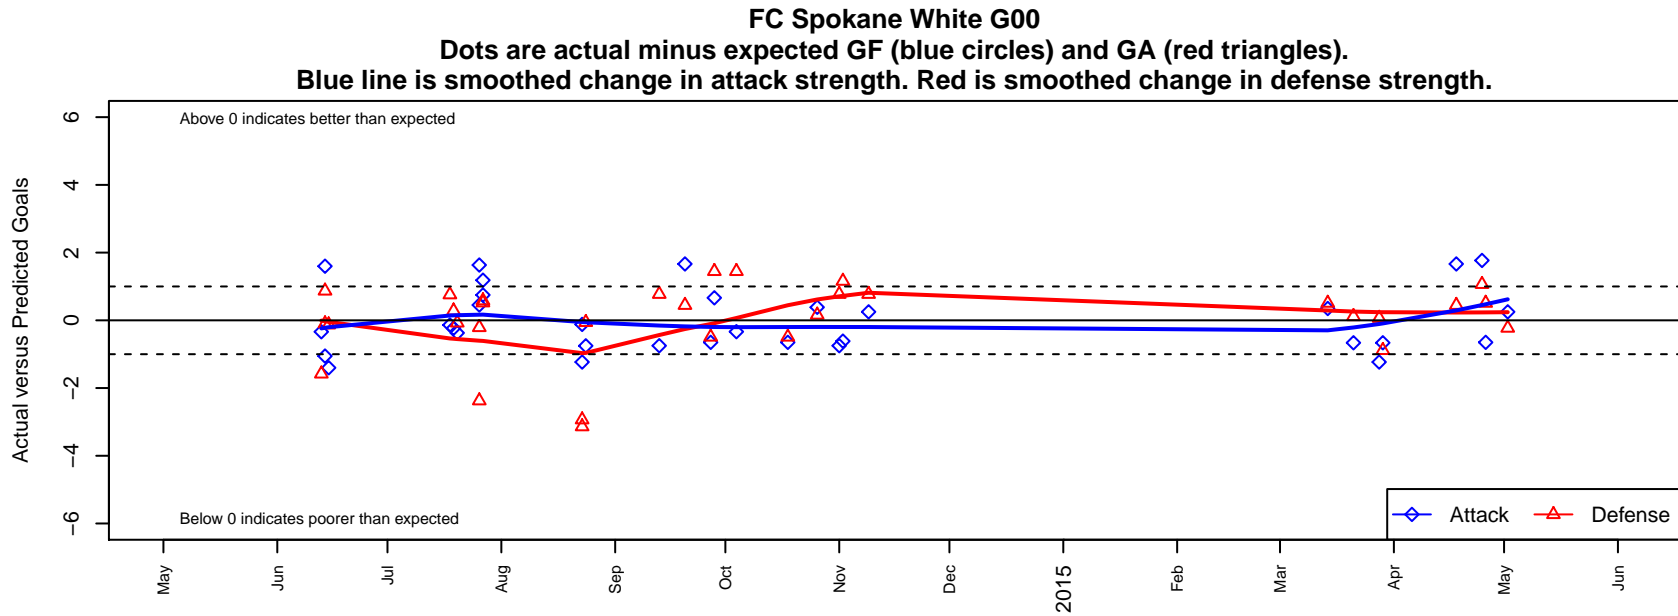

## FC Spokane White G00

FC Spokane  
 Spokane, WA  
 G00 total strength=823  
 attack=0.96 defense=1.22  
 fall league = PSPL–Inland Div 1 U14  
 spr league = Spr PSPL–Inland Div 1 U14  
 notes= Orwick 2013; Pollock 2014

**attack and defense variance (black dot)  
relative to other teams  
and top 10 in region**

**attack and defense rating  
relative to others at age  
and all opponents in last 13 months**

**Performance relative to 13 month average**