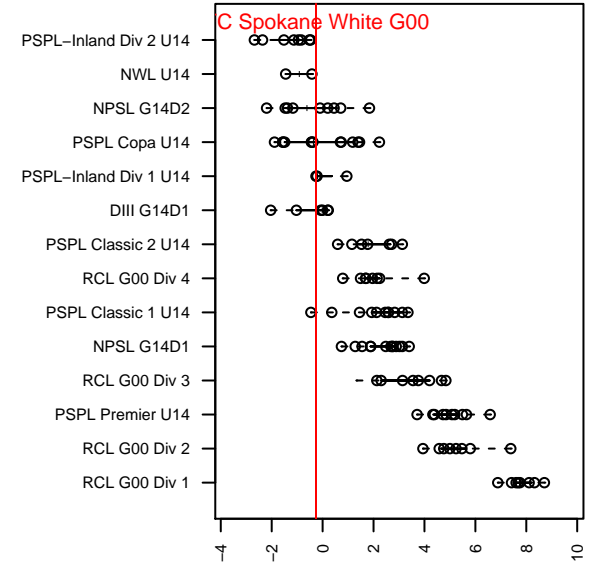

## FC Spokane White G00

FC Spokane  
 Spokane, WA  
 G00 total strength=823  
 attack=0.96 defense=1.22  
 fall league = PSPL–Inland Div 1 U14  
 spr league = Spr PSPL–Inland Div 1 U14  
 notes= Orwick 2013; Pollock 2014

alt names used:  
 FC SPOKANE G00 WHITE (WA)  
 FC Spokane G00–Pollock  
 FC Spokane G00 White–Pollock  
 FC SPOKANE G00 WHITE (WA)  
 FC Spokane G00 White–Pollock

Venues played:  
 2014 Olivia Chaffin GU14  
 2014 Nike Crossfire Challenge Silver U14  
 2014 River City Cup U–14 Silver U14  
 2014 River City Challenge U15 U15  
 2014 PSPL–Inland Div 1 U14  
 2014 Spr PSPL–Inland Div 1 U14

**attack and defense variance (black dot)  
relative to other teams  
and top 10 in region**

**attack and defense rating  
relative to others at age  
and all opponents in last 13 months**

**Performance relative to 13 month average**